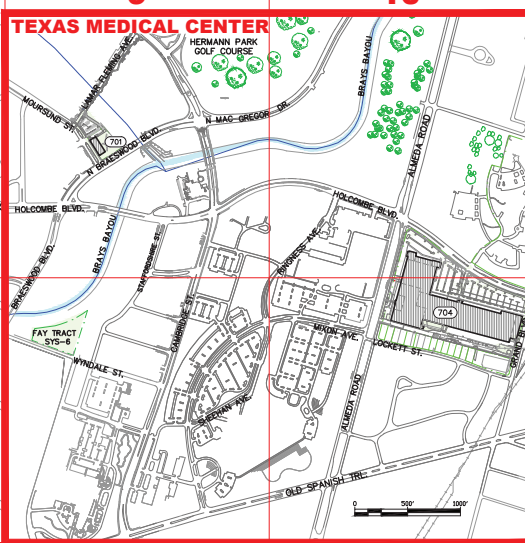

UNIVERSITY of HOUSTON Campus Map

MAP KEY

BUILDING NUMBER	PARKING LOT
UH CAMPUS DIRECTORY	CAMPUS ENTRANCE
INFORMATION BOOTH (713) 743-2255	VISITOR PARKING
POLICE (713) 743-3333	BICYCLE RACK
FIRST AID/ CLINIC	UH SHUTTLE STOP
EMERGENCY CALL BOX	METRO BUS STOP
PAY TELEPHONE	EASTWOOD TRANSIT CENTER
OPTOMETRY SERVICES	HILTON HOTEL
MUSEUM/ THEATER	HOUSING SERVICES OFFICE
UH-LIBRARY	COFFEE SHOP
KUHF-PBS 8 KUHF-88.7 FM	DINING SERVICES
PLAZA/ GARDEN	BOOK/GIFT SHOP
NATURAL PARK	TICKET BOOTH
BOUNDARY LINE	ATM/BANK
FENCE	RECYCLE CENTER
TEMPORARY FENCE	
FUTURE BUILDING	

PARKING

ACCESSIBLE SPACE	GATED FACULTY/ STAFF
MOTORCYCLE	RESERVED SPACE
METERED ZONE	LOADING ZONE
VISITOR	COVERED SPACE
STUDENT	FREE SPACE
ECONOMY	TOW LOT
RESIDENTIAL	GARAGE
UNGATED FACULTY/ STAFF	ACCESS GATE BOLLARDS

UNIVERSITY SHUTTLE SERVICE

POINT-TO-POINT ROUTE

BAYOU OAKS LINE
CAMPUS LOOP
EASTWOOD / ENERGY RESEARCH PARK
OAKS SATELLITE LINE
ROBERTSON LINE

Fall & Spring
Mon.-Thurs. 7 a.m.-11 p.m.
Friday 7 a.m.-9 p.m.

Summer
Mon.-Thurs. 7 a.m.-9 p.m.
Friday 7 a.m.-6 p.m.

Schedule and Departure time are available in www.uh.edu/parking. Call 713-743-1097. There is no bus service on weekends and university holidays.

For more information about the latest map updates, Parking Rules and Regulations go to our website:
www.uh.edu/parking